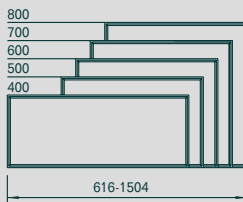

Length and height

Depth

P100

Length and height

Depth

P200

Length and height

Depth

LST Care

Length and height

Depth

TR

Length and height

Depth

Hudevad A/S
Saltgade 11
DK-6760 Ribe
Tlf.: + 45 70 12 12 24
Fax: + 45 65 97 21 39

Hudevad Britain
Unit 5, Cyan Park
Phoenix Way (A444)
Coventry
West Midlands
CV2 4QP
Tel.: 02476 88 1200
Fax: 02476 44 7118