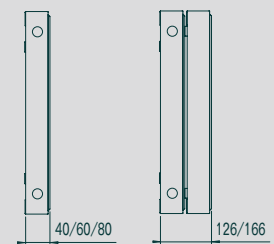

TR trench heater

Product range

Fionia

Length and height

Depth

Plan

Length and height

Depth