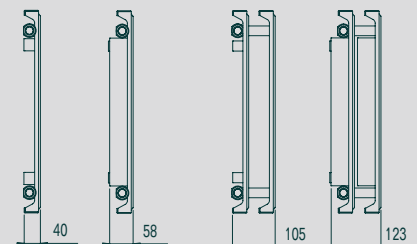

TR trench heater

Product range

Fionia

Length and height

Depth

Plan

Length and height

Depth

Plan XV

Length and height

Depth

P5/P5K and P5-D/P5K-D

Length and height

Depth

P5V/P5KV and P5V-D/P5KV-D

Length and height

Depth

Towel radiators

Length and height

Depth

SC

Length and height

Depth

Radius