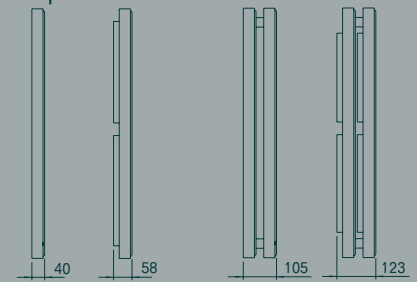

TR trench heater

Product range

Fionia

Length and height

Depth

Plan

Length and height

Depth

Plan XV

Length and height

Depth

P5/P5K and P5-D/P5K-D

Length and height

Depth

P5V/P5KV and P5V-D/P5KV-D

Length and height

Depth

Towel radiators

Length and height

Depth

SC

Length and height

Depth

Radius